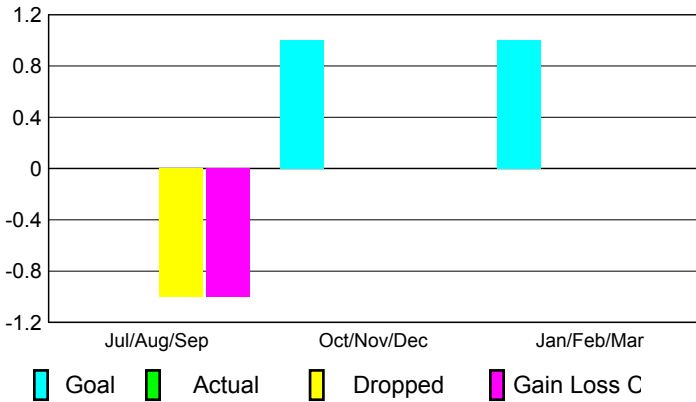

2009-2010 GMT Quarterly Report for District (or Undistricted) **District 337 A**

GMT: **Junichi Takata**

Location: **JAPAN**

GMT CA: **5**

CLUBS

Club Results 2009-2010

Clubs 2008-2009

Month	New Club Goal	Actual New Clubs	Actual Dropped Clubs	Gain/Loss of Clubs	Gain/Loss of Clubs
Jul/Aug/Sep	0	0	-1	-1	0
Oct/Nov/Dec	1	0	0	0	-2
Jan/Feb/Mar	1	0	0	0	0
Totals	2	0	-1	-1	-2

Club Results 2009-2010

Goal, New, Dropped, Gain/Loss

Comparison of Club Gain/Loss

Current Year Compared to the Previous Year