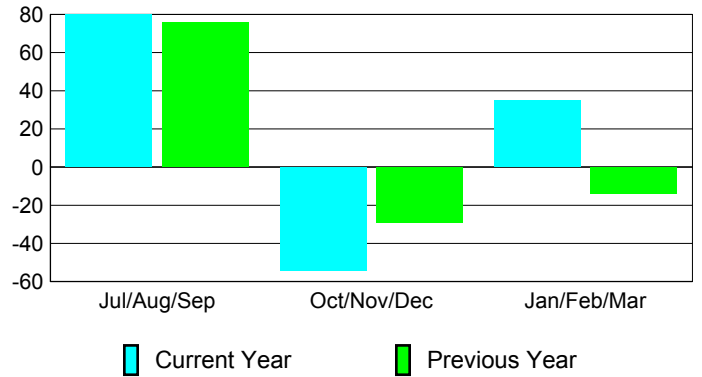

**Club Results 2009-2010**

Goal, New, Dropped, Gain/Loss

**Comparison of Club Gain/Loss**

Current Year Compared to the Previous Year

**YTD Status Quo Clubs 2009-2010**

Status Quo Clubs Compared to Status Quo Members

**MEMBERSHIP**

Membership Results 2009-2010
---------------------------------

Membership 2008-2009
-------------------------

Month	Net Memb Goal	Actual New Memb	Actual Dropped Memb	Gain/Loss of Memb	Gain/Loss of Memb
Jul/Aug/Sep	90	145	-65	80	76
Oct/Nov/Dec	30	64	-118	-54	-29
Jan/Feb/Mar	30	104	-69	35	-14
<b>Totals</b>	<b>150</b>	<b>313</b>	<b>-252</b>	<b>61</b>	<b>33</b>

**Membership Results 2009-2010**

Goal, New, Dropped, Gain/Loss

**Comparison of Membership Gain/Loss**

Current Year Compared to the Previous Year

**Gender Comparison 2009-2010**

Jul/Aug/Sep

Oct/Nov/Dec

Jan/Feb/Mar