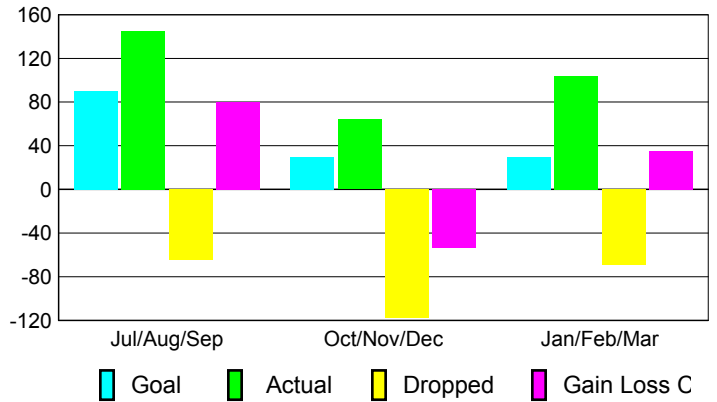

**Club Results 2009-2010**

Goal, New, Dropped, Gain/Loss

**Comparison of Club Gain/Loss**

Current Year Compared to the Previous Year

**YTD Status Quo Clubs 2009-2010**

Status Quo Clubs Compared to Status Quo Members

**MEMBERSHIP**

Membership Results 2009-2010
---------------------------------

Membership 2008-2009
-------------------------

Month	Net Memb Goal	Actual New Memb	Actual Dropped Memb	Gain/Loss of Memb	Gain/Loss of Memb
Jul/Aug/Sep	90	145	-65	80	76
Oct/Nov/Dec	30	64	-118	-54	-29
Jan/Feb/Mar	30	104	-69	35	-14
<b>Totals</b>	<b>150</b>	<b>313</b>	<b>-252</b>	<b>61</b>	<b>33</b>

**Membership Results 2009-2010**

Goal, New, Dropped, Gain/Loss

**Comparison of Membership Gain/Loss**

Current Year Compared to the Previous Year

**Gender Comparison 2009-2010**

Jul/Aug/Sep

Oct/Nov/Dec

Jan/Feb/Mar